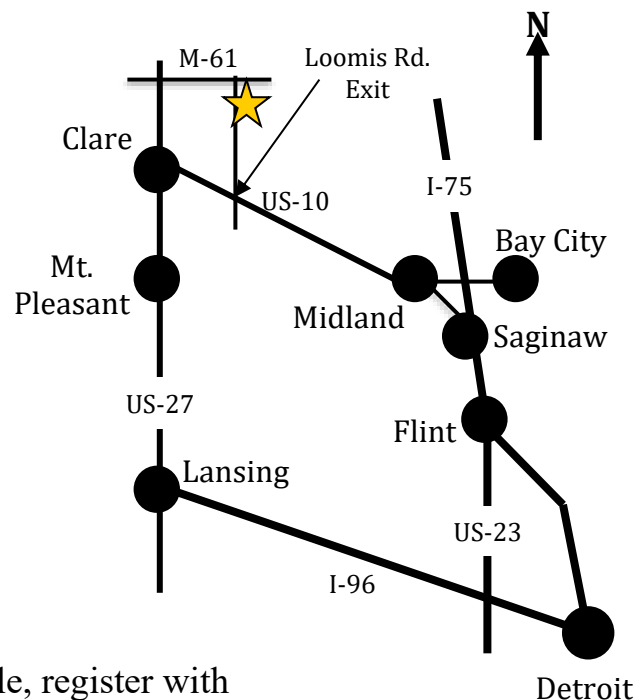

The Twenty-first Annual Great Lakes Star Gaze

Sept. 14th to 17th, 2023

**“A Star Party with Dark Skies”
Held at River Valley RV Park
Gladwin, MI**

GENERAL INFORMATION:

Location and dark sky are the main attractions of this star party. Gladwin’s central location provides excellent observing without traveling hours into Northern Michigan. Limiting magnitudes are estimated to be around 6.5 at zenith with some minor light domes from the cities of Mt. Pleasant and Midland, some 30 miles away. This is a star party for the astronomer who loves to observe and mingle with other astronomers. We will also have a tour of the night sky, swap meet, and a fishing contest (kids only) planned!

GETTING TO RIVER VALLEY RV PARK:

2165 South Bailey Lake Ave., Gladwin, MI 48624

From US-10

Travel 11 miles. N. from Loomis Exit.

From US-27

Travel 6.5 miles E. from Lake George Exit.
From M-61 travel 2.5 miles S. on Bailey Lake Ave
(Midway between Gladwin and Harrison).

WHAT IS INCLUDED WITH REGISTRATION?

- Camping on the observing hill, **tents only!**
- Participation in observing and swap meet.
- Hot coffee/chocolate in welcome tent.
- Clean hot shower/restroom facilities.

TRAVEL TRAILER FEES:

- Water & electric sites for travel trailers are available, register with River Valley RV Park for a site in addition to our registration.
- Water & electrical hook-up sites run $30 per night **plus** our star party registration fee. The $30 per night is a discount only for GLSG registered participants so let them know you are registered for the star party.
- **River Valley RV Park**, Phone: (989) 386-7844, Website: www.rivervalleyrv.com

EARLY REGISTRATION: Registrations postmarked on or before August 25, 2023 will save $10.00 off the cost of the regular registration. Website: www.gls.net