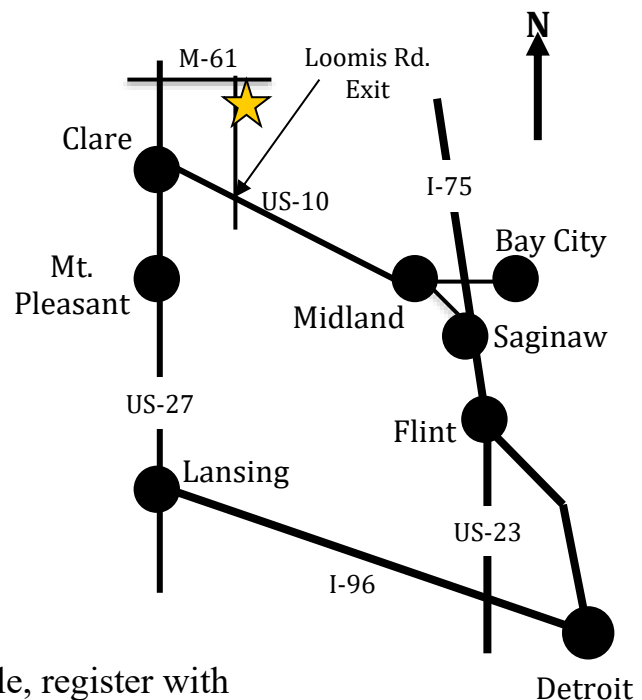

The Twentieth Annual Great Lakes Star Gaze

Sept. 22nd to 25th, 2022

“A Star Party with Dark Skies”
Held at River Valley RV Park
Gladwin, MI

GENERAL INFORMATION:

Location and dark sky are the main attractions of this star party. Gladwin’s central location provides excellent observing without traveling hours into Northern Michigan. Limiting magnitudes are estimated to be around 6.5 at zenith with some minor light domes from the cities of Mt. Pleasant and Midland, some 30 miles away. This is a star party for the astronomer who loves to observe and mingle with other astronomers. We will also have a tour of the night sky, swap meet, and a fishing contest (kids only) planned!

GETTING TO RIVER VALLEY RV PARK:

2165 South Bailey Lake Ave., Gladwin, MI 48624

From US-10

Travel 11 miles N. from Loomis Exit.

From US-27

Travel 6.5 miles E. from Lake George Exit.

From M-61 travel 2.5 miles S. on Bailey Lake Ave
(Midway between Gladwin and Harrison).

WHAT IS INCLUDED WITH REGISTRATION?

- Camping on the observing hill, **tents only!**
- Participation in observing and swap meet.
- Hot coffee/chocolate in welcome tent.
- Clean hot shower/restroom facilities.

TRAVEL TRAILER FEES:

- Water & electric sites for travel trailers are available, register with River Valley RV Park for a site in addition to our registration.
- Water & electrical hook-up sites run $30 per night **plus** our star party registration fee. The $30 per night is a discount only for GLSG registered participants so let them know you are registered for the star party.
- **River Valley RV Park**, Phone: (989) 386-7844, Website: www.rivervalleyrv.com

EARLY REGISTRATION: Registrations postmarked on or before August 25, 2022 will save $10.00 off the cost of the regular registration. Website: www.glsge.net